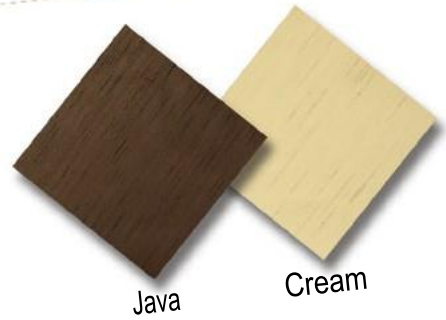

Bedding

TRULY YOURS

bedscarf

1" Decorative hem, mitered corners

- twin** 24" x 59"
- xl full** 24" x 74"
- queen** 24" x 80"
- King** 24" x 96"

Cobalt

Copper

Fern

Maize

Paprika

top sheet

1" Decorative hem, mitered corners

- twin** 75" x 114"
- xl full** 90" x 114"
- queen** 96" x 114"
- King** 112" x 114"

White

boxspring cover

Continuous wrap
(without pleats)
drop on 3 sides

- 11" DROP**
- twin** 38.5" x 79.5"
- xl full** 53.5" x 79.5"
- queen** 59.5" x 79.5"
- King** 75.5" x 79.5"

- 14" DROP**
- twin** 38.5" x 79.5"
- xl full** 53.5" x 79.5"
- queen** 59.5" x 79.5"
- King** 75.5" x 79.5"